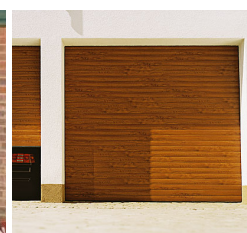

Log on to our website www.cs-shutters.ie for more details of our products and services